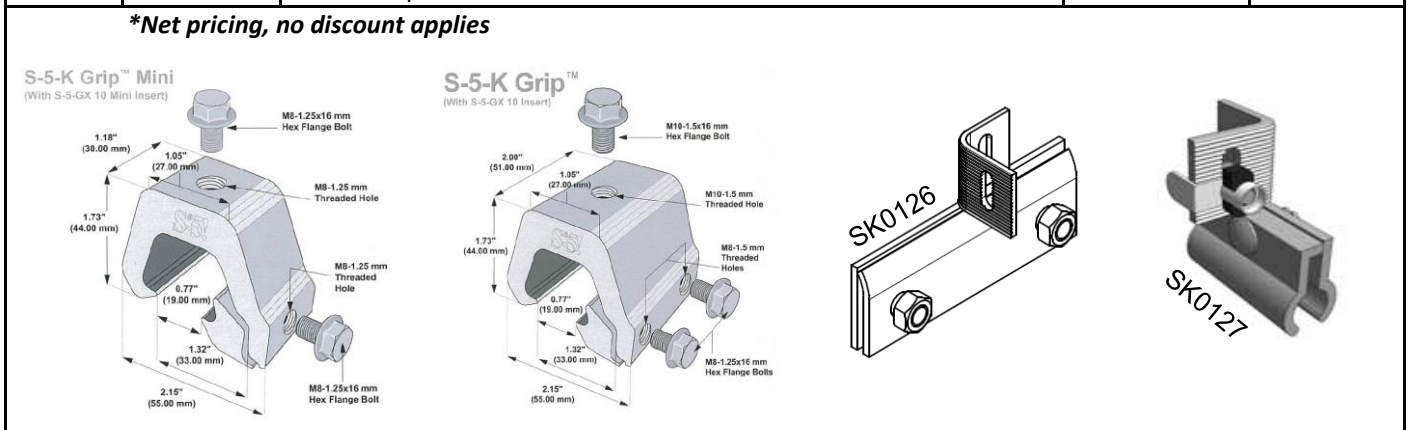

Clamping Solutions

Item	Part Nr	Description
1	EA0123*	S-5-GX 10 MINI (with #10 insert for Kliplock 406)
2	EA0121*	S-5-GX 10 STD (with #10 insert for Kliplock 406)
3	EA0124*	S-5-GX 50 MINI (with #50 insert for Kliplock 700)
4	EA0122*	S-5-GX 50 STD (with #50 insert for Kliplock 700)
5	SK0127	Kalzip Clamp
6	SK0126	Seam Clamp V2A

*Net pricing, no discount applies