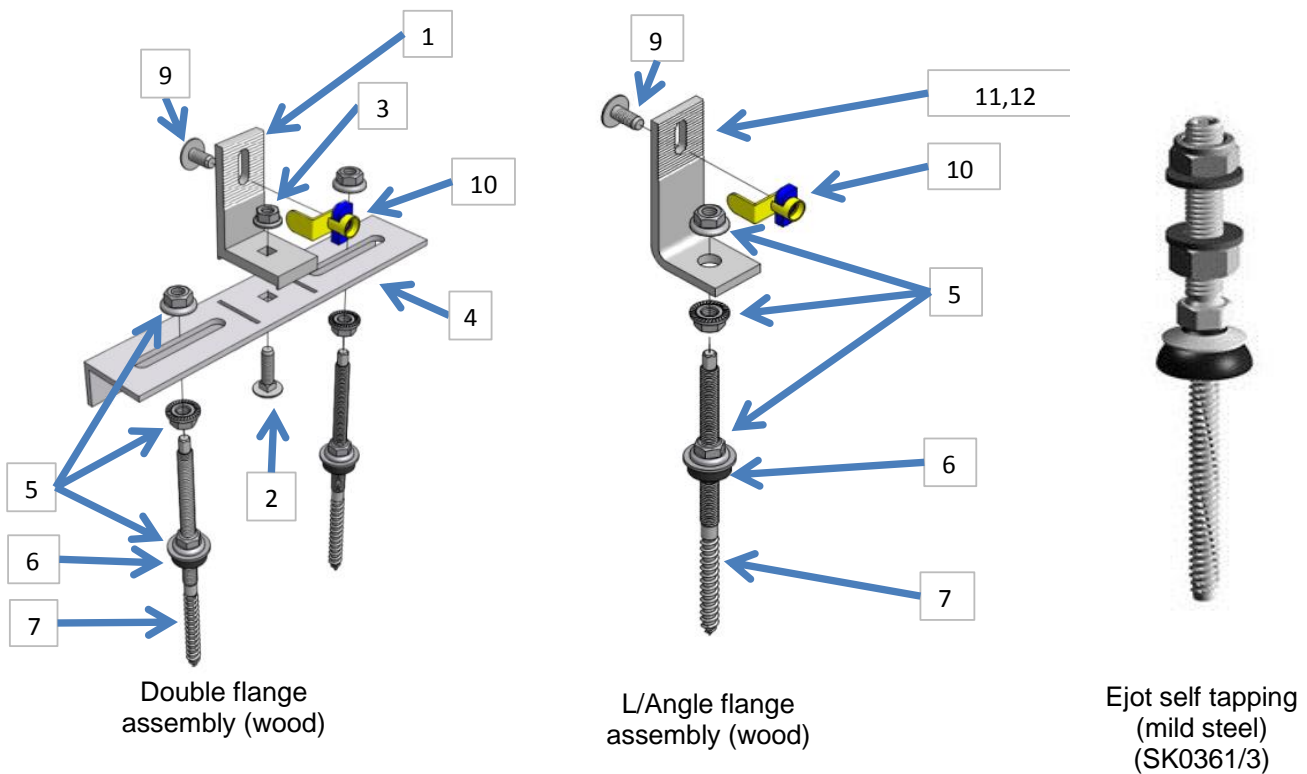

Mounting Structure and Accessories

Valid for 2015 or until further notice

Sunfix Mounting Components

Item	Part Nr	Description
1	TD5151	Fix Plus 1 - 5151 mm
2	TD3131	Fix Plus 1 - 3131 mm
3	SK0135	Plus Connect 1 (for joining TD5151)
4	SK0148	Plus Connect UNI (for joining TD5151)
5	SA0417	Module Clamp 33 mm
6	SA0415	Edge Piece 32.4 mm
7	SA0236	Module Clamp 31 mm (used for old on-grid modules)
8	SA0215	Edge Piece 30.5 mm (used for old on-grid modules)
9	SA0174	Module Clamp 34 mm (used for Off-grid modules)
10	SA0175	Edge Piece 33.5 mm (used for Off-grid modules)
11	SK0142	X-Clamp
12	SK0145	Short Bolt M8x16
13	SK0147	Short Bolt M8x24
14	SA0173	Fix Sun
15	SK0372	Functional Grounding A
16	SA0595	End caps for Fixplus 1
17	SA0172	Cable clip for 2 cables (for FixPlus profiles)
18	SA5493	Clip with cable tie (for module flange)

Sunfix Angle/Double Flange Mounting Components

Item	Part Nr	Description
1	SK0119*	Double Flange Top
2	SK0146*	Double Flange Lock bolt M8x30
3	SK5012	Flange Nut M8
4	SK0115*	Double Flange M10
5	SK5017	Flange Nut M10
6	SA0044	Hanger Bolt M10 Seal
7	SK0121	Hanger Bolt M10x210
8	SK0820	Hanger Bolt M10x190 (pre-assembled with seal and nuts)
9	SK0145	Short Bolt M8x16
10	SA0173	Fix Sun
11	SK0113	M10 Angle Flange
12	SK0207	Angle adapter
13	SK0361	Ejot Befest. JZ3-SB-8x64/50 (pre-assembled)
14	SK0363	Ejot Befest. JZ3-SB-8x100/50 (pre-assembled)

* Not standard stock item, available on request

Sunfix Tiled Roof Mounting Components (Roof Hook)

Item	Part Nr	Description
1	SD0031	Max roof hook 0-24
2	SD0028	Medium roof hook 90-24
3	SD0066	Adjustable roof hook 0
4	SD0067	Adjustable roof hook 90
5	SD0037	Roof Hook Schiefer (Slate)
6	SK5215	Wood Screw 8x100 <u>or</u>
7	SK0128	Wood Screw 6x100
8	SD0064	Adaptor plate medium (80x50x7mm)
9	SA0226	Flange plate with extended adjustability