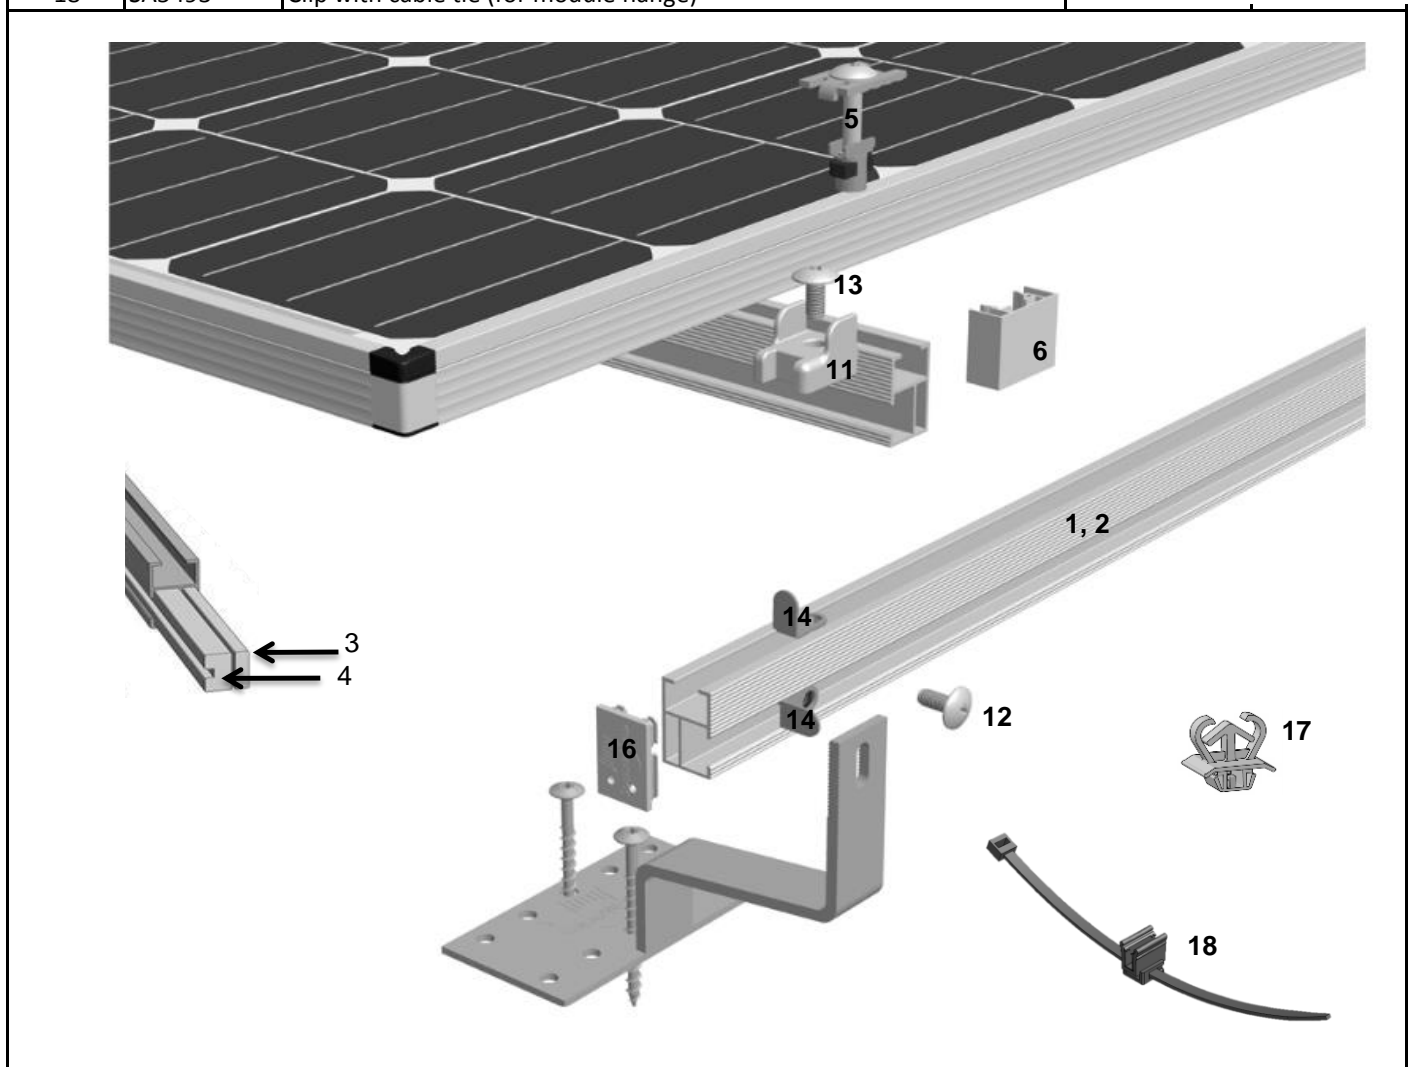

Mounting Structure and Accessories

Valid for 2015 or until further notice

Sunfix Mounting Components

Item	Part Nr	Description
1	TD5151	Fix Plus 1 - 5151 mm
2	TD3131	Fix Plus 1 - 3131 mm
3	SK0135	Plus Connect 1 (for joining TD5151)
4	SK0148	Plus Connect UNI (for joining TD5151)
5	SA0417	Module Clamp 33 mm
6	SA0415	Edge Piece 32.4 mm
7	SA0236	Module Clamp 31 mm (used for old on-grid modules)
8	SA0215	Edge Piece 30.5 mm (used for old on-grid modules)
9	SA0174	Module Clamp 34 mm (used for Off-grid modules)
10	SA0175	Edge Piece 33.5 mm (used for Off-grid modules)
11	SK0142	X-Clamp
12	SK0145	Short Bolt M8x16
13	SK0147	Short Bolt M8x24
14	SA0173	Fix Sun
15	SK0372	Functional Grounding A
16	SA0595	End caps for Fixplus 1
17	SA0172	Cable clip for 2 cables (for FixPlus profiles)
18	SA5493	Clip with cable tie (for module flange)

Sunfix Angle/Double Flange Mounting Components

Item	Part Nr	Description
1	SK0119*	Double Flange Top
2	SK0146*	Double Flange Lock bolt M8x30
3	SK5012	Flange Nut M8
4	SK0115*	Double Flange M10
5	SK5017	Flange Nut M10
6	SA0044	Hanger Bolt M10 Seal
7	SK0121	Hanger Bolt M10x210
8	SK0820	Hanger Bolt M10x190 (pre-assembled with seal and nuts)
9	SK0145	Short Bolt M8x16
10	SA0173	Fix Sun
11	SK0113	M10 Angle Flange
12	SK0207	Angle adapter
13	SK0361	Ejot Befest. JZ3-SB-8x64/50 (pre-assembled)
14	SK0363	Ejot Befest. JZ3-SB-8x100/50 (pre-assembled)

* Not standard stock item, available on request

Sunfix Tiled Roof Mounting Components (Roof Hook)

Item	Part Nr	Description
1	SD0031	Max roof hook 0-24
2	SD0028	Medium roof hook 90-24
3	SD0066	Adjustable roof hook 0
4	SD0067	Adjustable roof hook 90
5	SD0037	Roof Hook Schiefer (Slate)
6	SK5215	Wood Screw 8x100 <u>or</u>
7	SK0128	Wood Screw 6x100
8	SD0064	Adaptor plate medium (80x50x7mm)
9	SA0226	Flange plate with extended adjustability