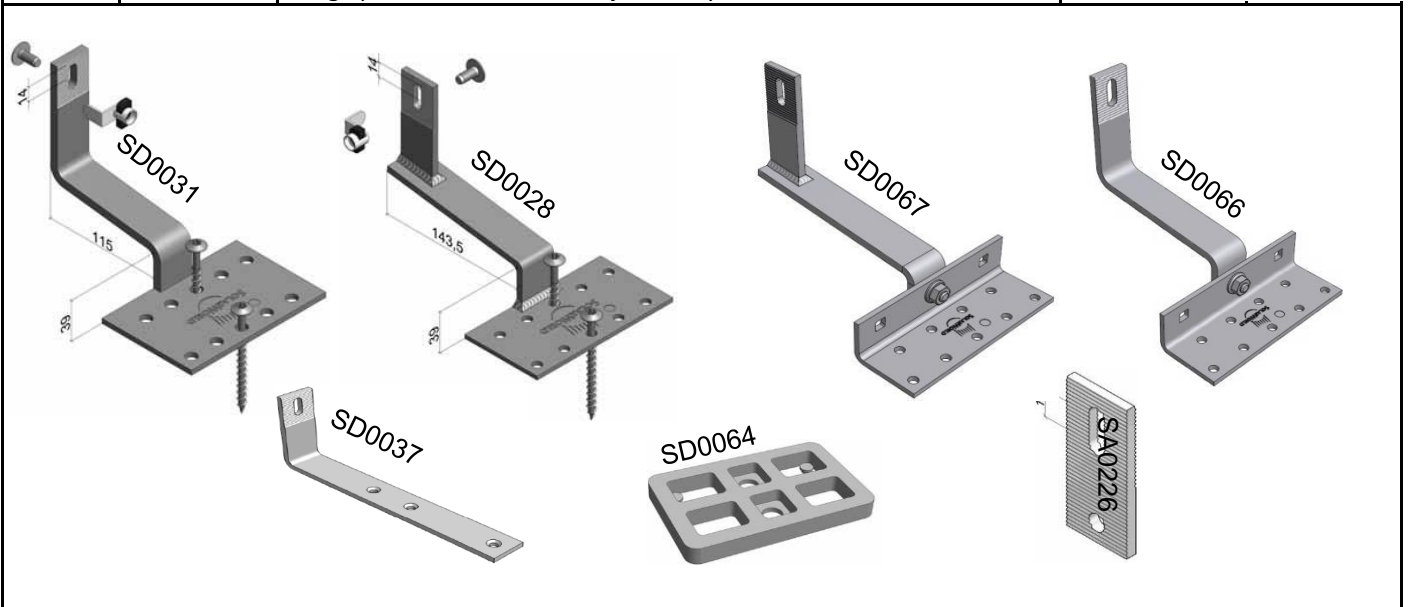

Mounting Structure and Accessories

Valid for 2015 or until further notice

Sunfix Mounting Components

Item	Part Nr	Description
1	TD5151	Fix Plus 1 - 5151 mm
2	TD3131	Fix Plus 1 - 3131 mm
3	SK0135	Plus Connect 1 (for joining TD5151)
4	SK0148	Plus Connect UNI (for joining TD5151)
5	SA0417	Module Clamp 33 mm
6	SA0415	Edge Piece 32.4 mm
7	SA0236	Module Clamp 31 mm (used for old on-grid modules)
8	SA0215	Edge Piece 30.5 mm (used for old on-grid modules)
9	SA0174	Module Clamp 34 mm (used for Off-grid modules)
10	SA0175	Edge Piece 33.5 mm (used for Off-grid modules)
11	SK0142	X-Clamp
12	SK0145	Short Bolt M8x16
13	SK0147	Short Bolt M8x24
14	SA0173	Fix Sun
15	SK0372	Functional Grounding A
16	SA0595	End caps for Fixplus 1
17	SA0172	Cable clip for 2 cables (for FixPlus profiles)
18	SA5493	Clip with cable tie (for module flange)

Sunfix Angle/Double Flange Mounting Components

Item	Part Nr	Description
1	SK0119*	Double Flange Top
2	SK0146*	Double Flange Lock bolt M8x30
3	SK5012	Flange Nut M8
4	SK0115*	Double Flange M10
5	SK5017	Flange Nut M10
6	SA0044	Hanger Bolt M10 Seal
7	SK0121	Hanger Bolt M10x210
8	SK0820	Hanger Bolt M10x190 (pre-assembled with seal and nuts)
9	SK0145	Short Bolt M8x16
10	SA0173	Fix Sun
11	SK0113	M10 Angle Flange
12	SK0207	Angle adapter
13	SK0361	Ejot Befest. JZ3-SB-8x64/50 (pre-assembled)
14	SK0363	Ejot Befest. JZ3-SB-8x100/50 (pre-assembled)

* Not standard stock item, available on request

Sunfix Tiled Roof Mounting Components (Roof Hook)

Item	Part Nr	Description
1	SD0031	Max roof hook 0-24
2	SD0028	Medium roof hook 90-24
3	SD0066	Adjustable roof hook 0
4	SD0067	Adjustable roof hook 90
5	SD0037	Roof Hook Schiefer (Slate)
6	SK5215	Wood Screw 8x100 <u>or</u>
7	SK0128	Wood Screw 6x100
8	SD0064	Adaptor plate medium (80x50x7mm)
9	SA0226	Flange plate with extended adjustability