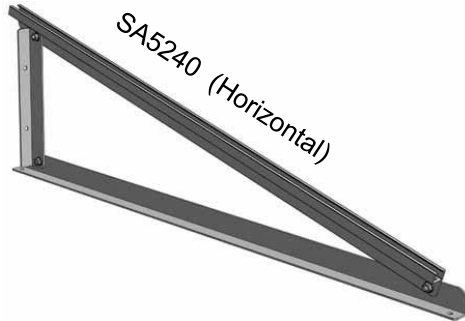

Sunfix Flat Roof Angle Frame

Item	Part Nr	Description
1	SA5240	MS-SFP 15H AL - Flat-roof frame 15° horizontal
2	SA5243	MS-SFP A 15V AL - Flat-roof frame 15° vertical
3	SA5246	MS-SFA BRACE UNI - Stiffening brace for SA5240

*20/30 degree available on request

Contact Details

Contact: Paul/Heinz/Nasasha
Tel Office: 011 074 4533
Tel Cell: 083 435 0297/ 083 417 4940
Email: fcsolar@mweb.co.za
Web: www.fullcirclesolar.co.za