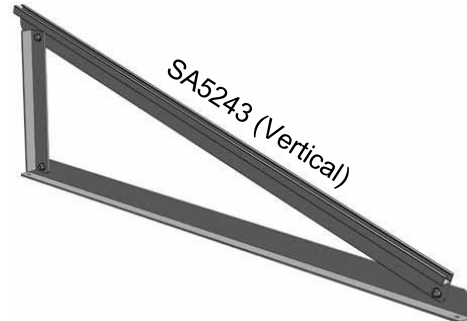

Sunfix Flat Roof Angle Frame

Item	Part Nr	Description
1	SA5240	MS-SFP 15H AL - Flat-roof frame 15° horizontal
2	SA5243	MS-SFP A 15V AL - Flat-roof frame 15° vertical
3	SA5246	MS-SFA BRACE UNI - Stiffening brace for SA5240

*20/30 degree available on request

Contact Details

Contact: Paul/Heinz/Nasasha
Tel Office: 011 074 4533
Tel Cell: 083 435 0297/ 083 417 4940
Email: fcsolar@mweb.co.za
Web: www.fullcirclesolar.co.za